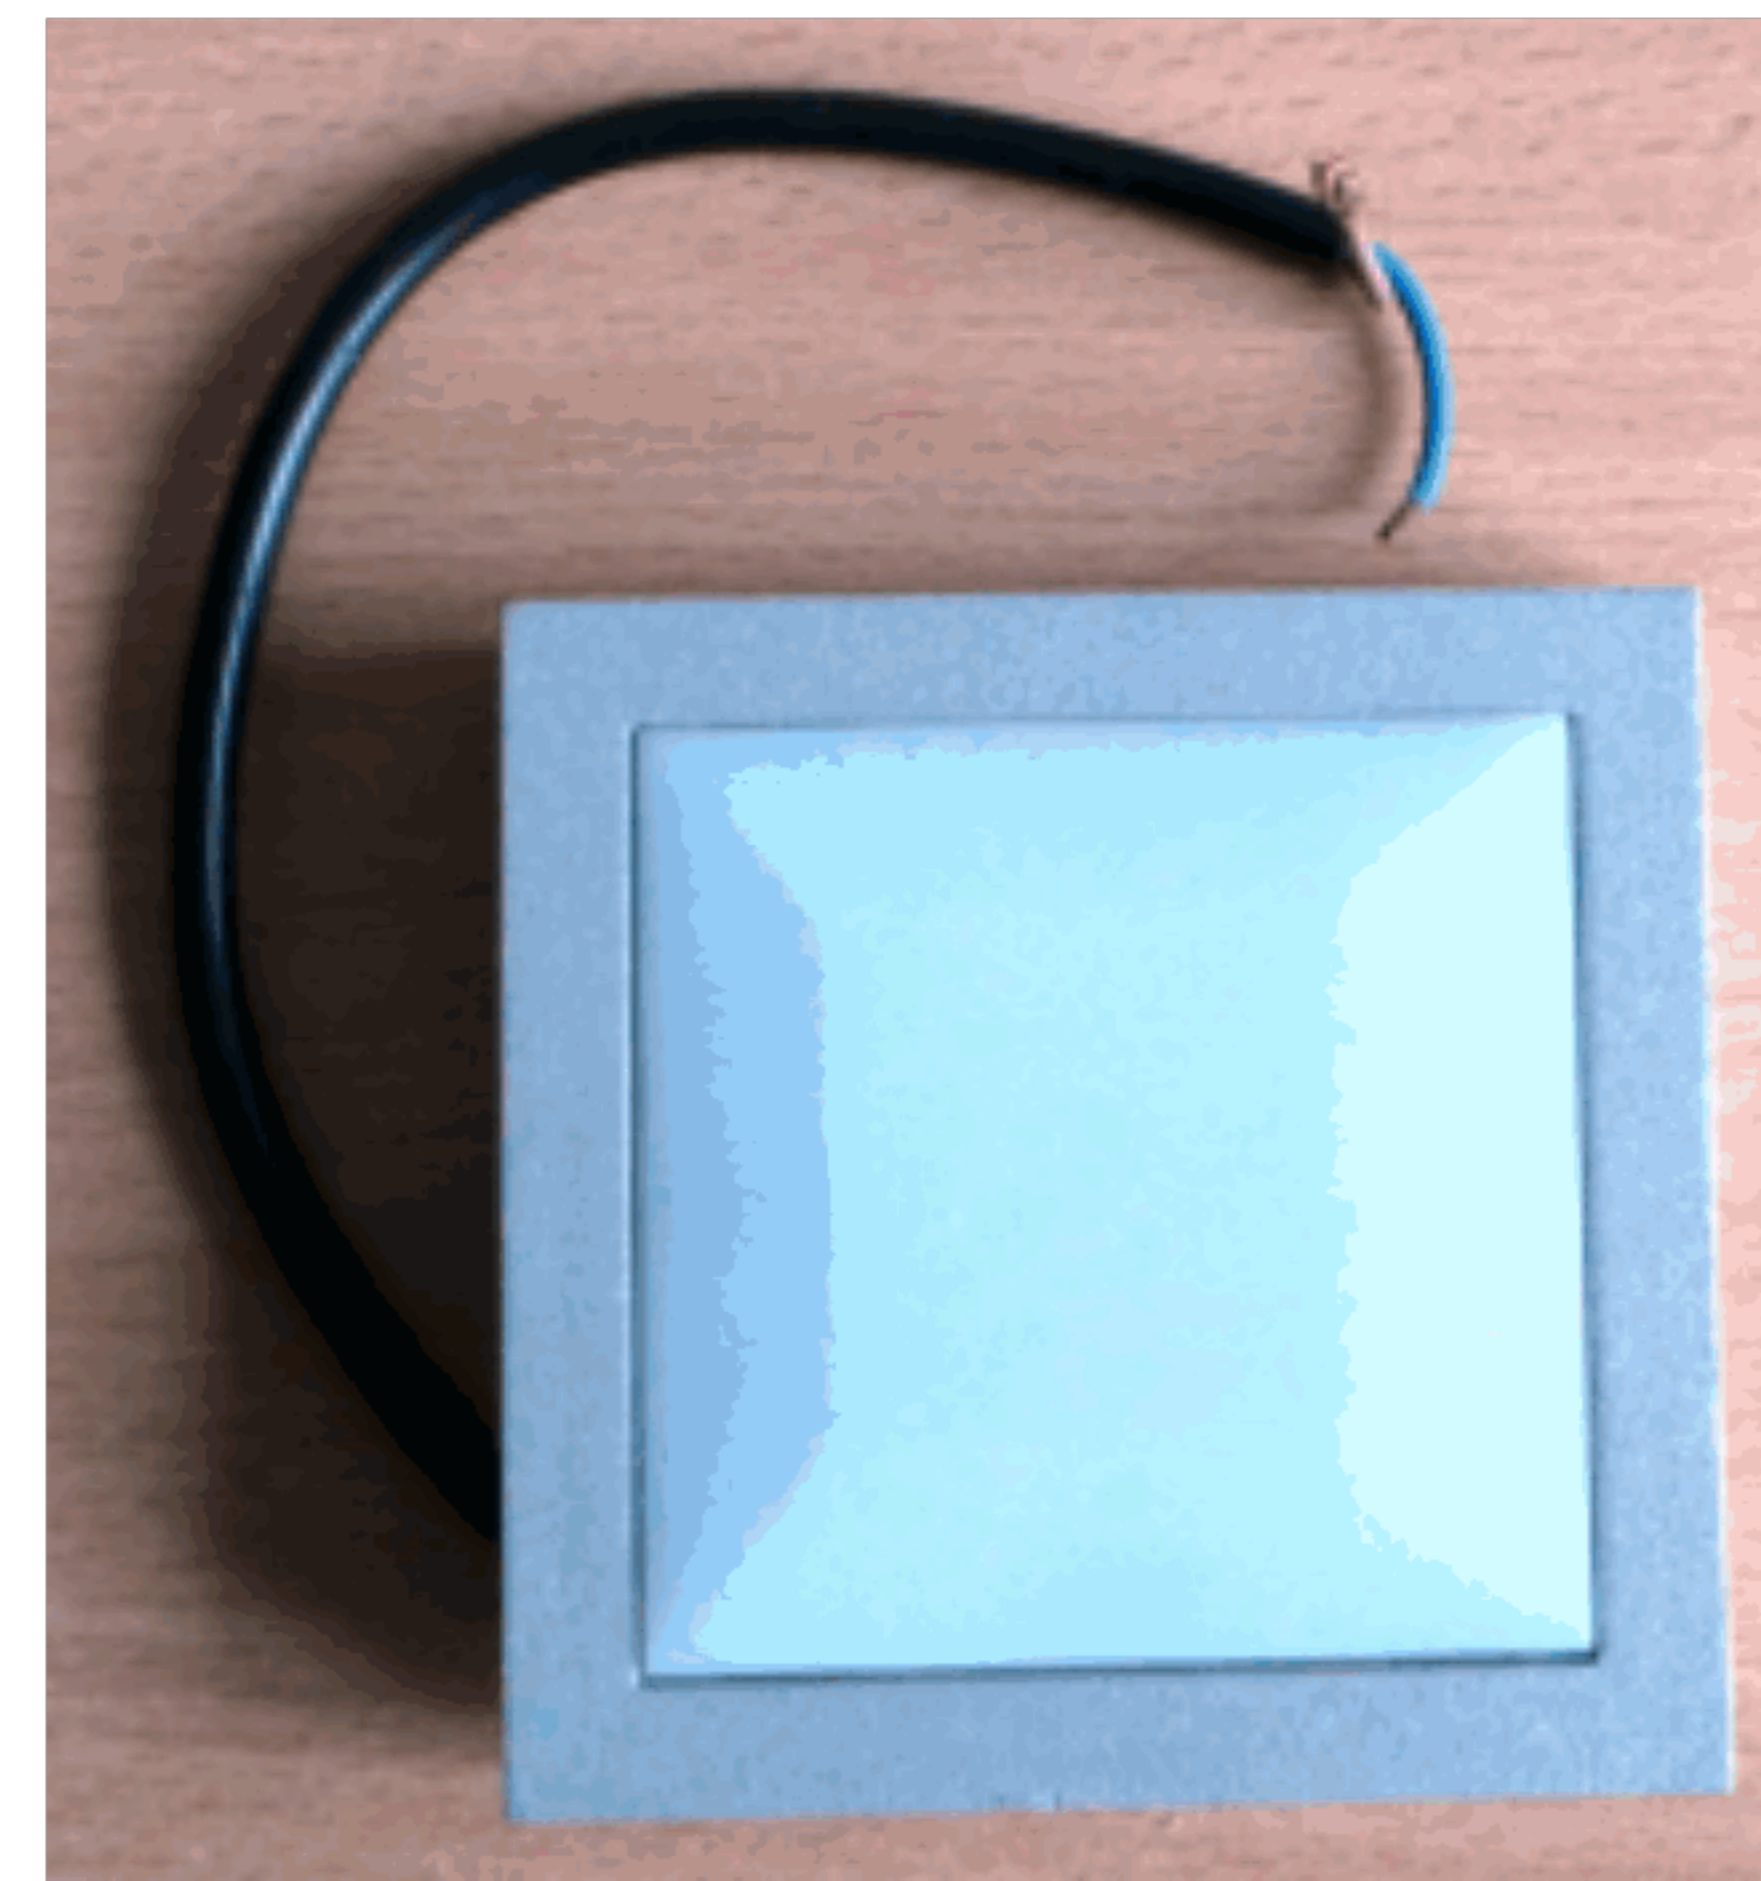

LED-L02C

LED Wall light

Material: Aluminum, Plastic

Light source: 16 LED

Typ of LED: Top LED

Luminous flux: 33 Lumen

IP Rating: IP-20

Size (mm): 91 x 91 x 18

Model	Power (W)	Voltage	Packing Details (mm)	Volume (m ³)
LED-L02C	1,5	12 V	330 x 308 x 115 (30 ks)	0,012