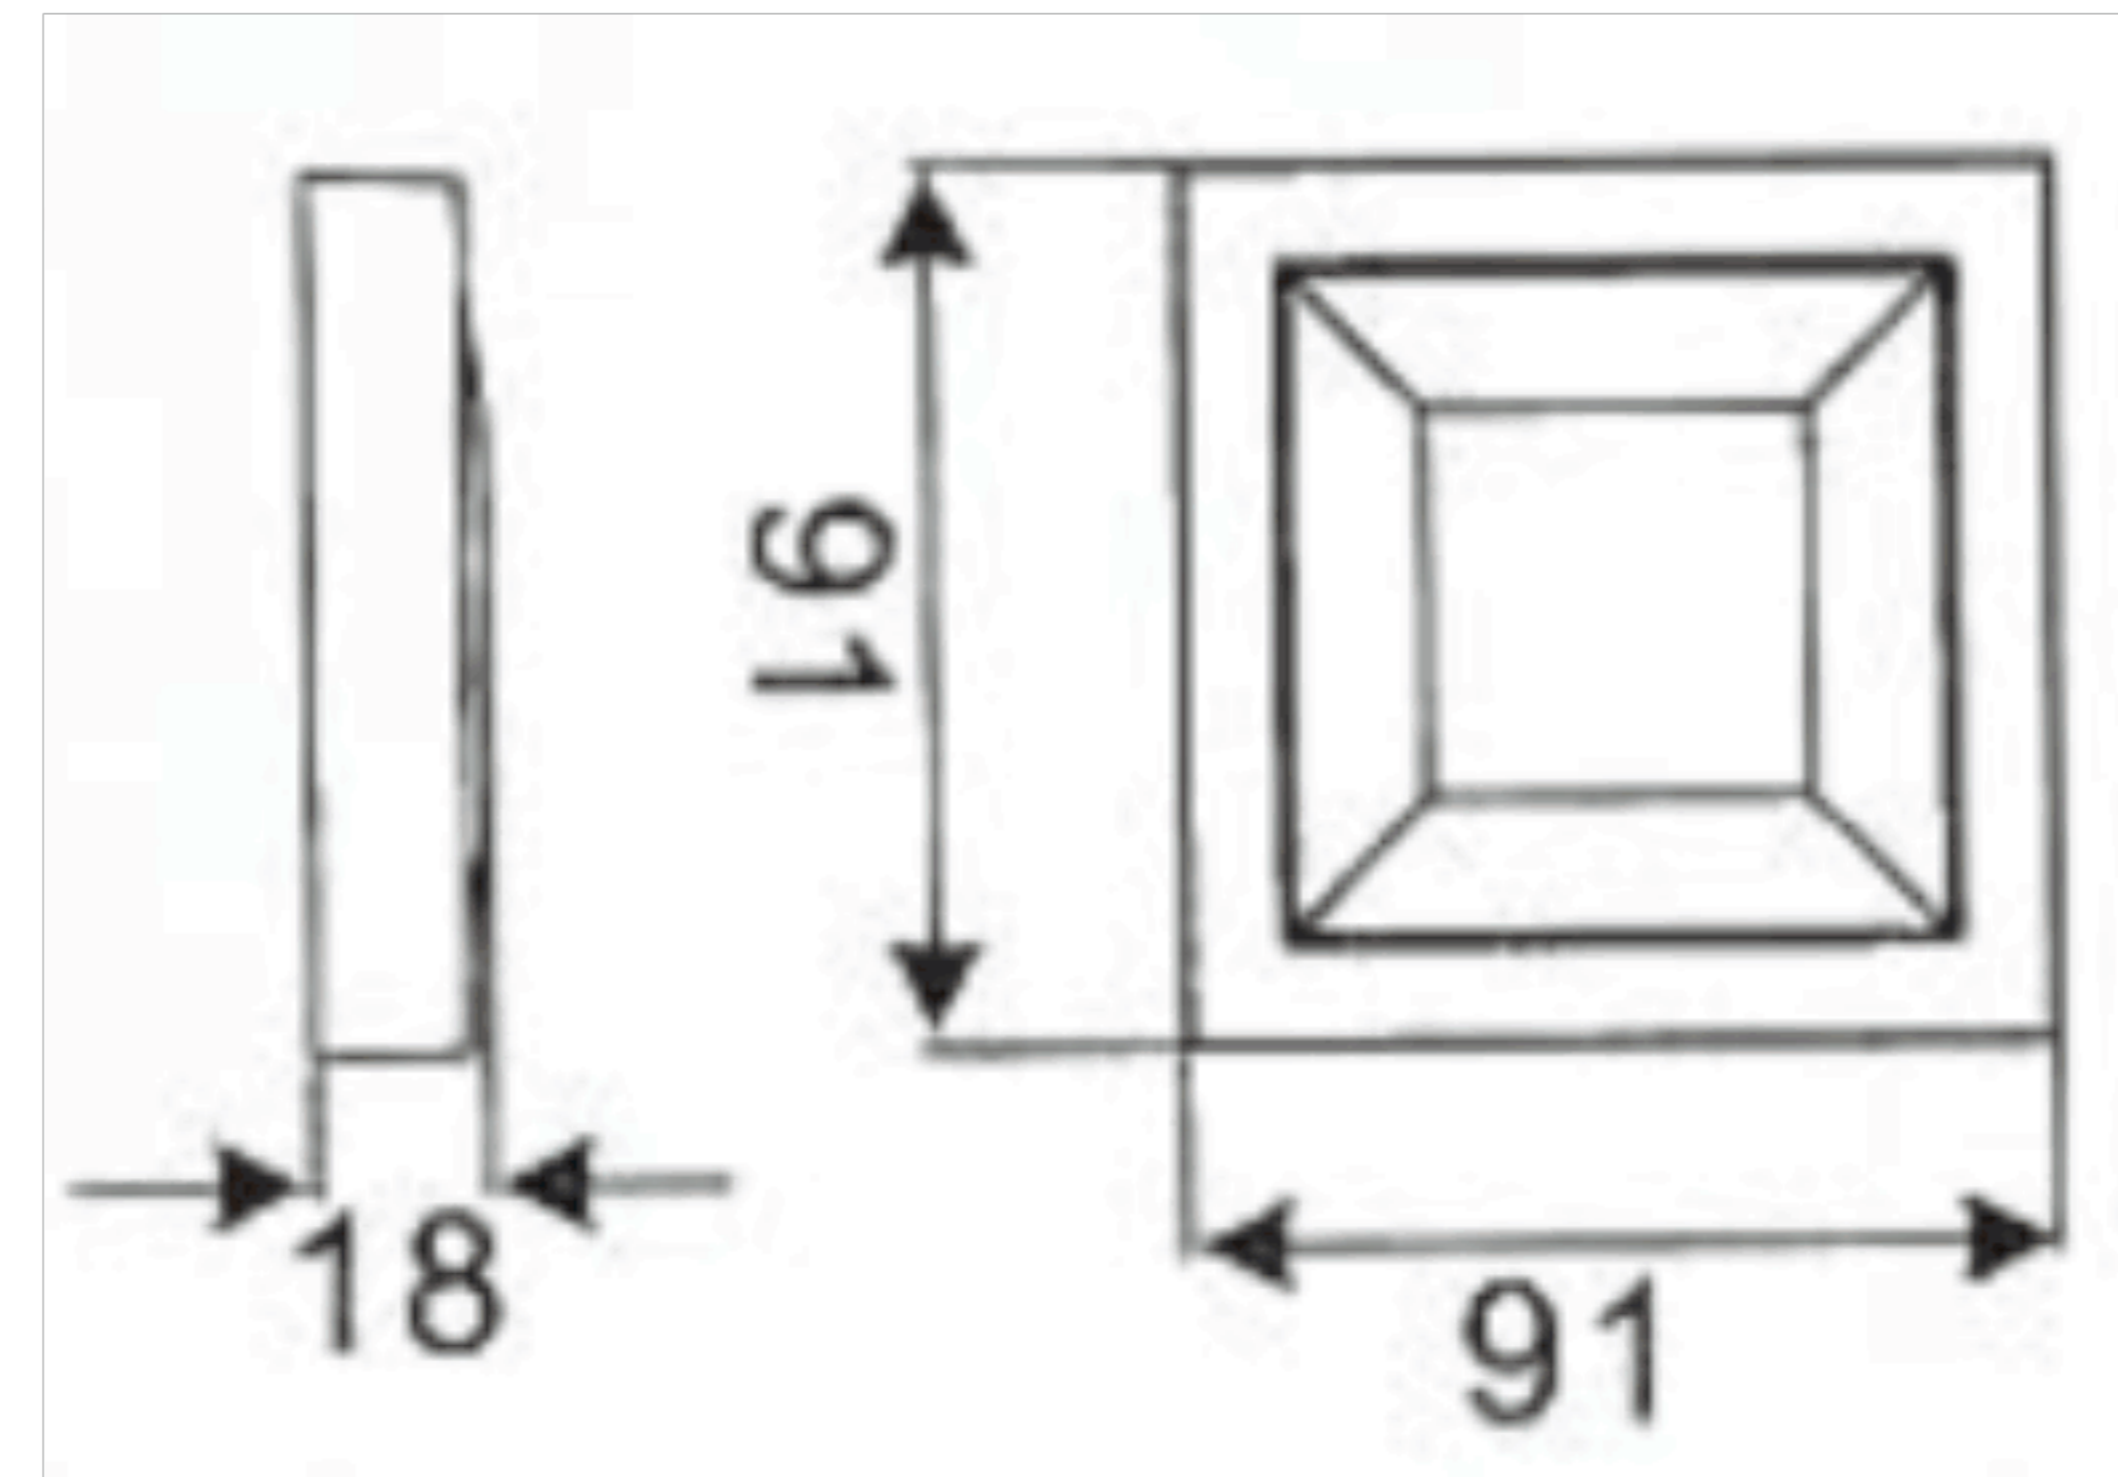

LED-L02C

LED Wall light

Material: Aluminum, Plastic

Light source: 16 LED

Typ of LED: Top LED

Luminous flux: 33 Lumen

IP Rating: IP-20

Size (mm): 91 x 91 x 18

Model	Power (W)	Voltage	Packing Details (mm)	Volume (m ³)
LED-L02C	1,5	12 V	330 x 308 x 115 (30 ks)	0,012